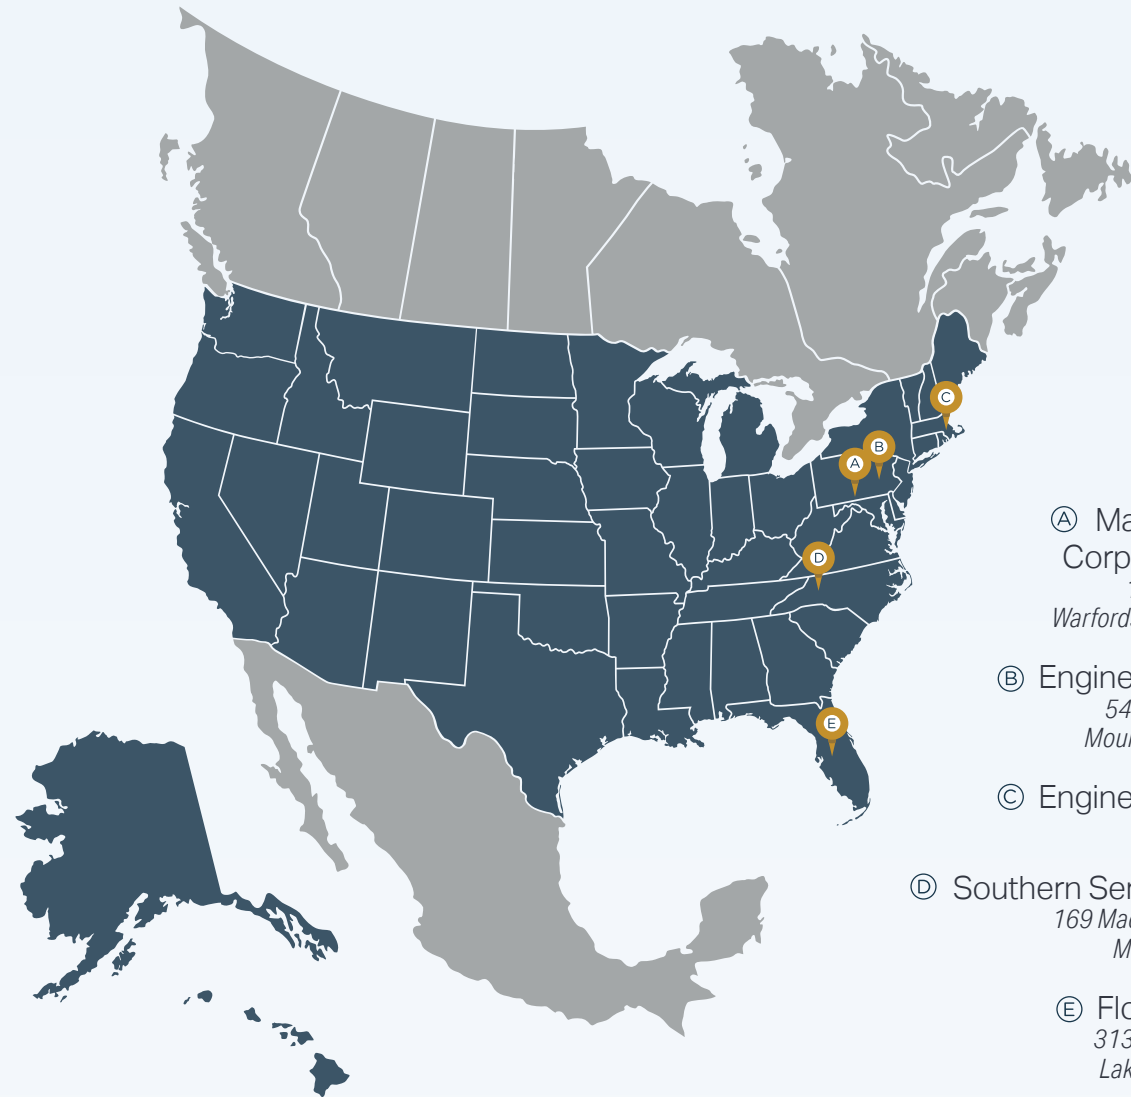

A History of Precision