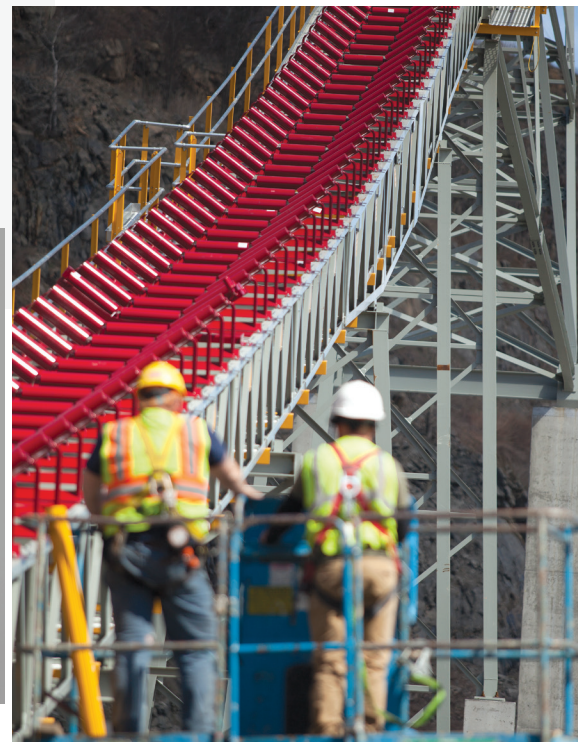

Mellott provides crushing equipment, screening equipment, and parts all across North America.

MELLOTT

A History of Precision

With expertise in both stationary and mobile plants, Mellott is the international leader in applications, engineering, and fabrication in the Aggregate and Slag industries.

S Y S T E M S

MELLOTT

**OVER 1000
PROJECTS IN THE
PAST 30 YEARS**

Mellott is the industry's leading source for ALL your systems needs.

DESIGN, FABRICATE, AND INSTALL CAPABILITIES

Stationary

Modular

Wheeled/Portable

We will design, create, and install a custom plant that meets your specific application requirements.

Available for Several Markets

- ▶ Aggregate
- ▶ Slag
- ▶ Scrap & metal
- ▶ Fines recovery
- ▶ Recycling
- ▶ RAP & concrete
- ▶ Sand & gravel